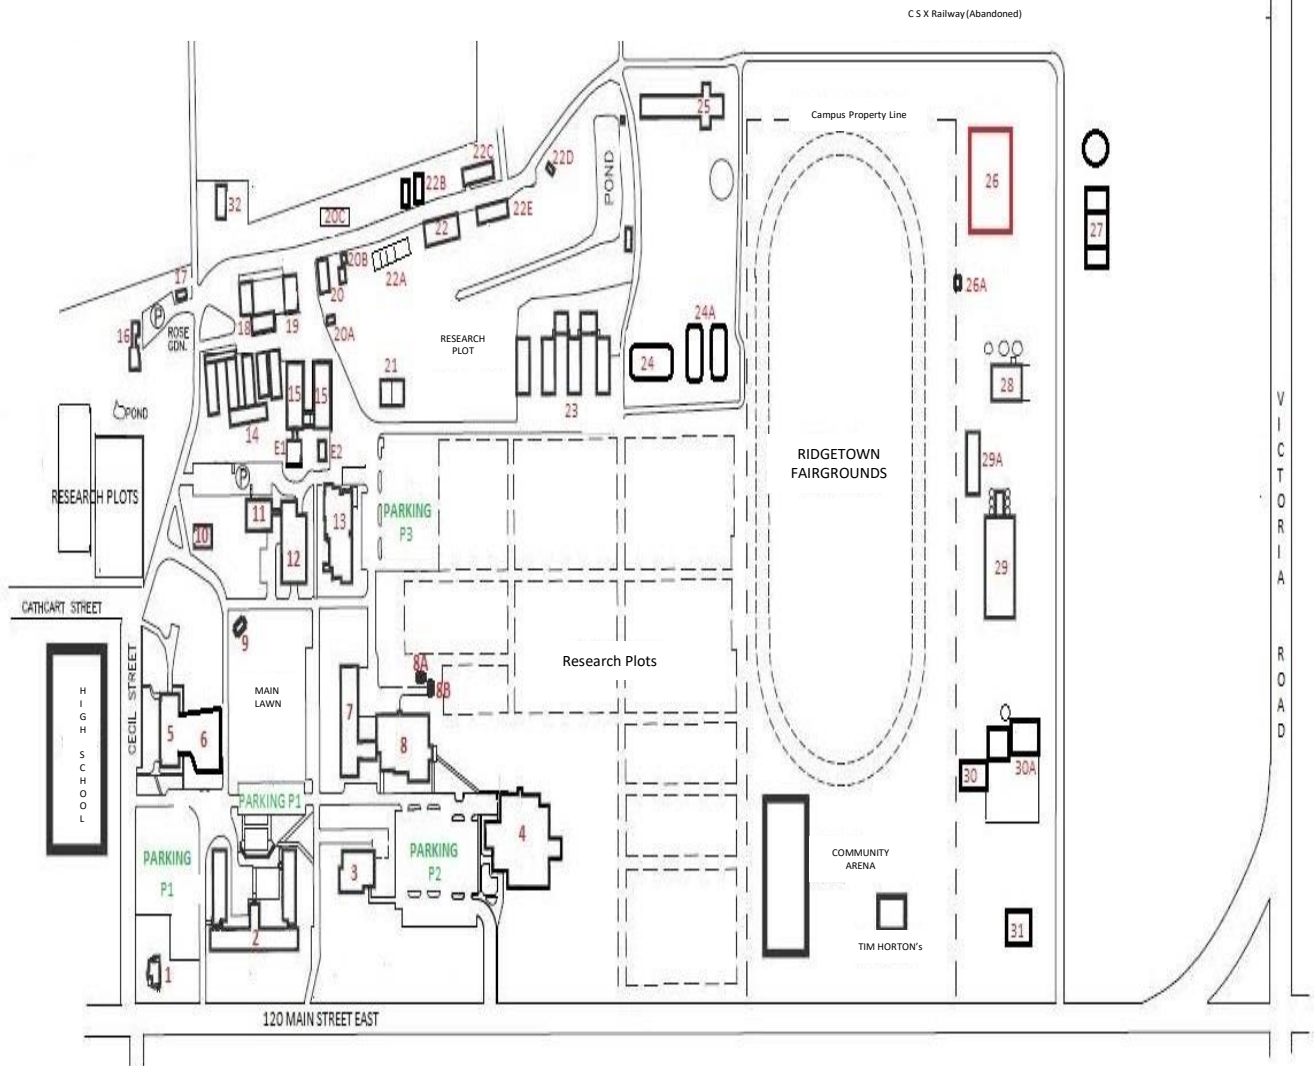

# UNIVERSITY of GUELPH – RIDGETOWN CAMPUS

P - PARKING(P1, P2, P3)

1. Mitton House
2. Steckley Hall (Student Residence/Security)
3. Willson Hall (Cafeteria/Pub)
4. Rudy Brown - Rural Development Centre (RDC) - Gymnasium
5. W.R. Reek (Library)
6. D.J. Pestell (Main Office Administration)
7. Agronomy (OLD) & OMAFRA
8. Agronomy (NEW)
- 8A Herbicide & Pesticide Storage
- 8B Chemical Mixing/Storage
9. Picnic Shelter on Main Lawn
10. Shipping & Receiving
11. Animal & Poultry Science/Research Labs
12. Livestock Pavilion

13. Veterinary Technology/Kennels
14. Greenhouse Complex
15. Engineering Centre
15. E1 - Portable Classroom
15. E2 - Portable Classroom
16. Brien House (OPEP & IPM)
17. Facilities Management
18. Grounds Keeping & Maintenance (Old Apple Barn)
19. Calf & Horse Barn
20. Fertilizer, Chemical Storage
- 20A OMAFRA Storage
- 20B Red Brick Building
- 20C Outdoor Dog Run
21. Mushroom & Vegetable Processing
22. Horticulture & Biology Field Lab (Bug Barn)
- 22A Grain Bins (8)
- 22B Kilns (2)

- 22C Soils Lab
- 22D Composter
- 22E Storage (Old Turkey Barn)
23. Farm Machinery Sheds
24. Composting/Storage
- 24A Straw Storage
25. Dairy Barn
26. Future Swine Barn
- 26A Swine Barn Generator
27. CARES Facility (Biodiesel)
28. Feed Mill
29. Beef Barn
- 29A Implement Shed
30. Straw Storage
- 30A Willson Beef Barn
31. Willson House (Staff Residence)
32. House - Staff Residence Duplex