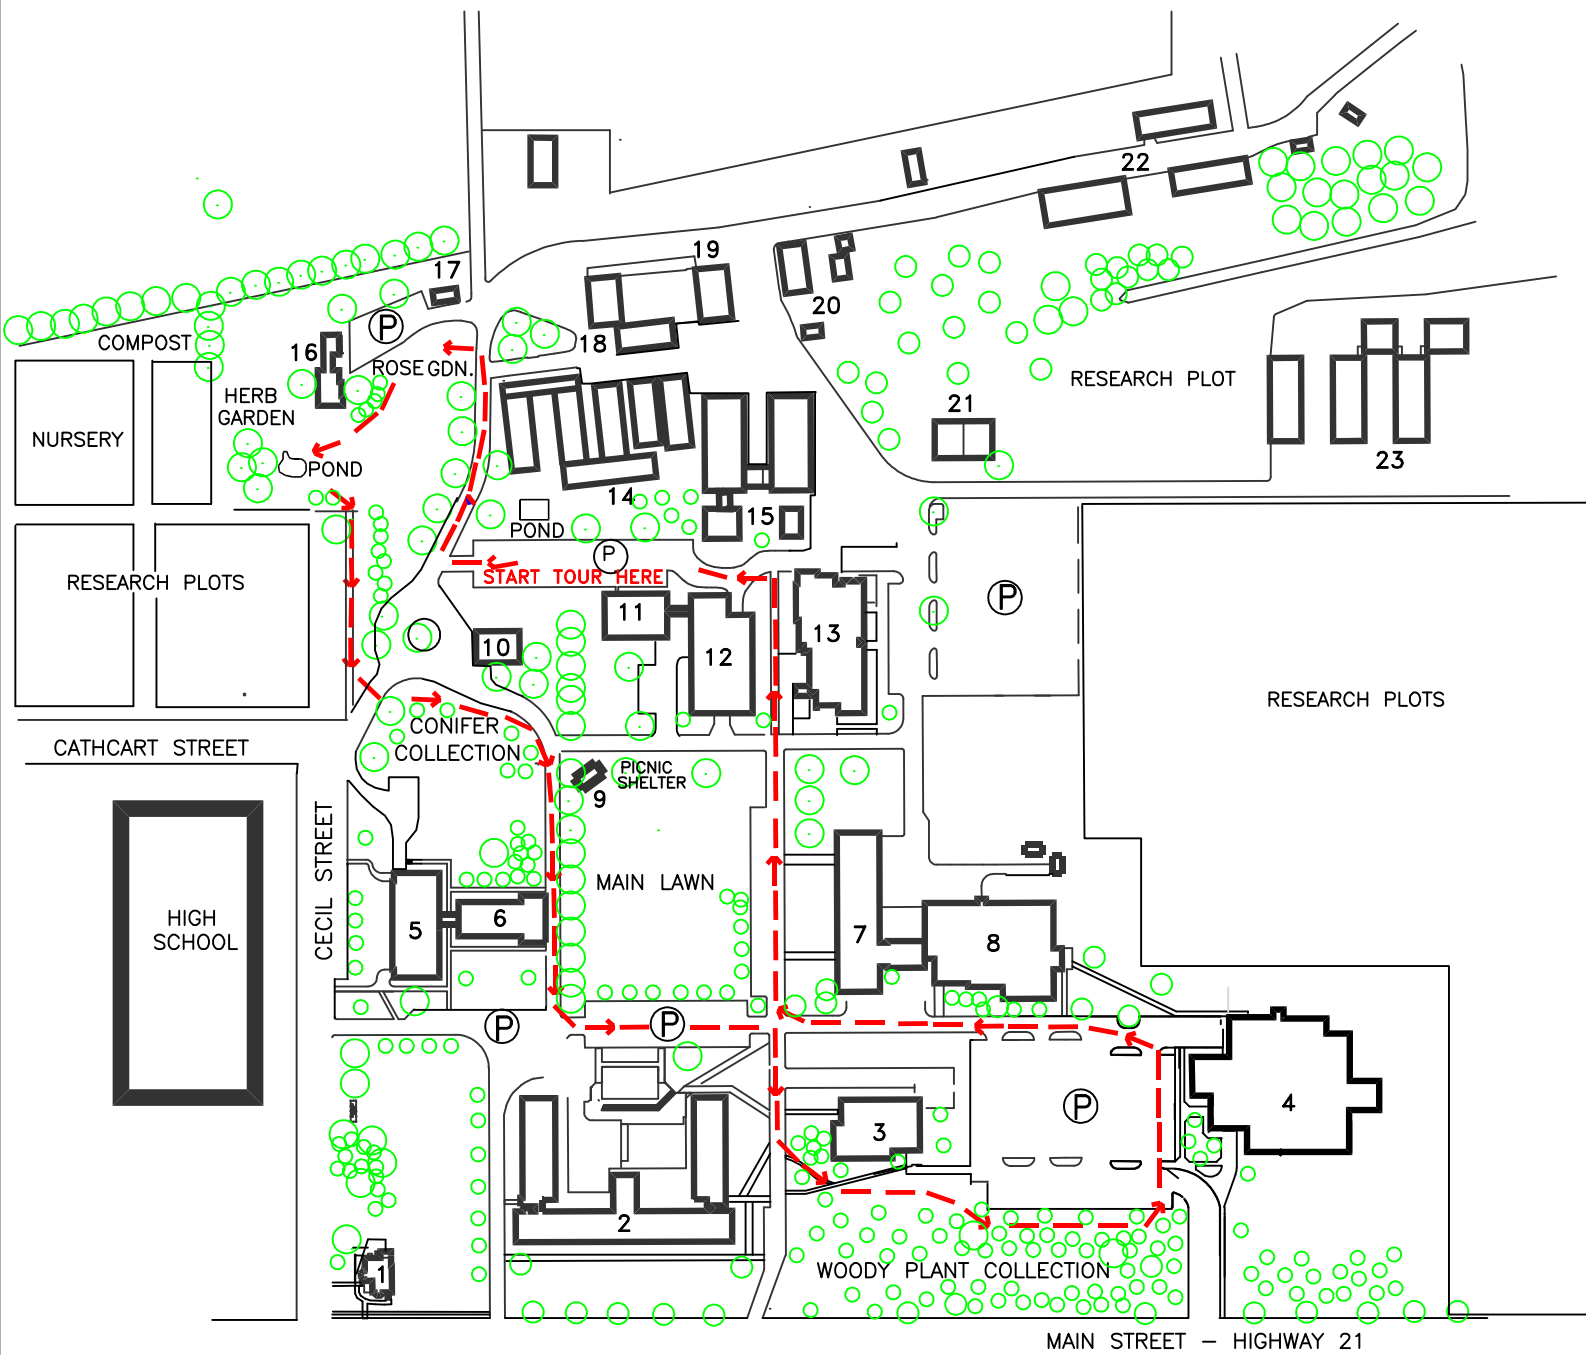

# University of Guelph Ridgetown Campus

J.J. Neilson Arboretum self guided walking tour

Ⓟ Parking lots

- 1: Mitton House – Ag. Business Center
- 2: Steckley Hall – Student Residence
- 3: Willson Hall – Cafeteria/Student Centre
- 4: Rudy Brown Centre – Auditorium, Classrooms
- 5: Reek Bldg. – Administration
- 6: Reek Gymnasium
- 7: Agronomy – OMAFRA Offices, Technicians
- 8: Agronomy – Classrooms, Offices
- 9: Picnic Shelter
- 10: Shipping, Receiving
- 11: Animal Science – Labs, Offices

- 12: Livestock Pavilion
- 13: Veterinary Technology
- 14: Greenhouse Complex
- 15: Engineering Centre – Classrooms
- 16: Brien House – OPEP
- 17: Facilities Management
- 18: Groundskeeping Machinery & Equipment
- 19: Calf & Horse Barn
- 20: Fertilizer & Chemical Storage & Disposal
- 21: Vegetable Processing Bldg.
- 22: Field Labs